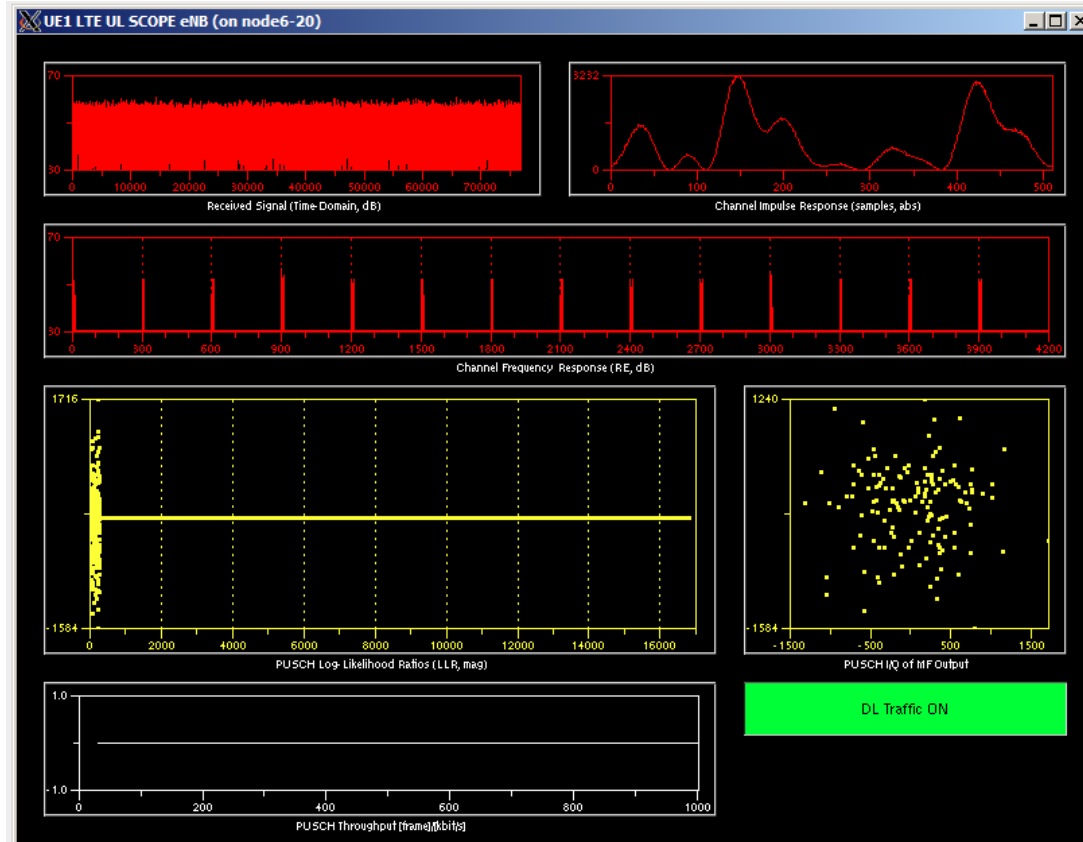

# WHAT IS LTE?

Long-term Evolution (LTE) is standard for high-speed data in wireless communication.

**LTE in Unlicensed Spectrum (LTE-U)** is LTE that operates in any unlicensed frequencies and aggregated with normal LTE.

- need to avoid interference when using the same channel with Wi-Fi
- target to have up to 500MHz of available spectrum in 5GHz bandwidth.

# OPEN AIR INTERFACE LTE

OpenAirInterface is an open source implementation of an LTE base station.